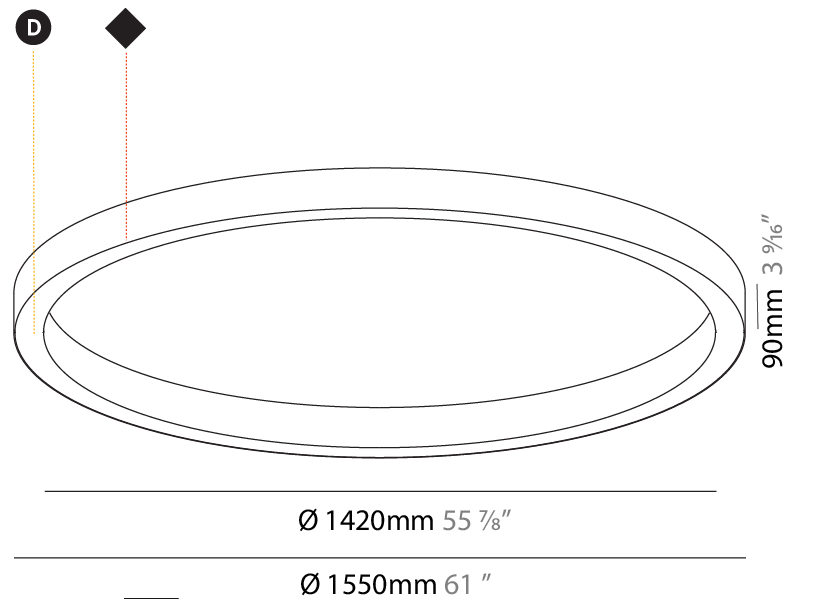

1. To build a product code in our configurator select the specify button on the base model # product page
2. To build a manual product code on this datasheet choose from the options listed below in blue font and add the suffix to the base model #

GENERAL

Series: Glorious
Subseries: Glorious Slim
Brand: Prolicht
Division: Architectural
Mounting Type: Surface
Mounting Location: Ceiling
Subcategory: Ambient

PHYSICAL

Shape: Round
Diameter (mm): 1550
Diameter (in): 61
Height (mm): 90
Height (in): 3 9/16
Light Distribution: Direct
Weight (kg): 13.709
Weight (lbs): 30.16
Diffuser: PMMA - Opal or Micro-Prism
Fixture Finish: SSR / BKV / CWI / CRY / HAB / LAG / UFT / ITA / RUA / RUR / MIC / FTG / MYG / TWT / LOD / PUS / FRO / FUP / KIA / POP / BLS / SPG / MEY / GOH / GUM / CHC / COM / ABZ / JAG / OBR / MOS / ROR
Fixture Material: Aluminum

ELECTRICAL

Lamp Type: LED (Zhaga Standard)
Input Wattage (W): 112
Total Output Wattage (W): 96
Dimming: Tri-Mode (Non-Dimming and Phase Dimming (120Vac only) and 0-10V Dimming)
Driver Included: Yes
Driver Location: Integrated
Driver Type: Constant Current - Universal
Driver Class: Class 2
Input Voltage (V): 120 - 277
Constant Current (MA): 350

LED

Color Temperature (°K): 3000 / 3500 / 4000
Max. Delivered Lumen (lm): 13580 / 13857 / 14140
CRI: >80 CRI
Efficiency (%): 88.4
Lamp Life (hrs): 50000

OPTICAL

RATINGS AND CERTIFICATIONS

Certified By: Certified for North American Standards
IP rating: IP20